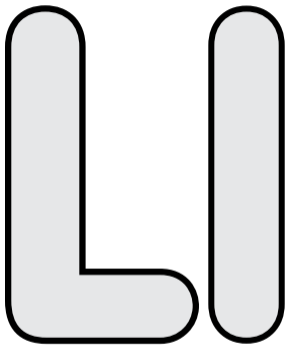

Dysgu gyda Sam

B

Dysgu gyda Sam

Dysgu gyda Sam

Ch

Dysgu gyda Sam

A large, bold, grey letter 'D' with a thick black outline, centered on a white background. The letter has rounded corners and a simple, sans-serif design.

Dysgu gyda Sam

Dd

Dysgu gyda Sam

Dysgu gyda Sam

A large, stylized letter 'F' in a light grey color with a thick black outline. The letter is centered on a white background with rounded corners. The 'F' has a vertical stem on the left and two horizontal arms on the right, both with rounded ends.

A large, stylized letter 'J' in a light grey color with a thick black outline. The letter has a rounded top and a curved bottom that hooks to the left.

Dysgu gyda Sam

Dysgu gyda Sam

Dysgu gyda Sam

Dysgu gyda Sam