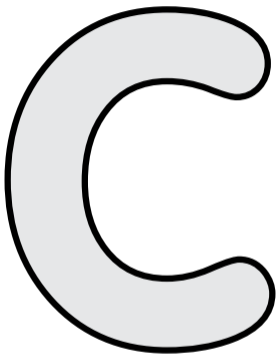

Dysgu gyda Sam

B

Dysgu gyda Sam

Dysgu gyda Sam

Ch

Dysgu gyda Sam

A large, bold, grey letter 'D' with a thick black outline, centered on a white background. The letter has rounded corners and a simple, sans-serif design.

Dysgu gyda Sam

Dd

Dysgu gyda Sam

Dysgu gyda Sam

A large, stylized letter 'F' in a light grey color with a thick black outline. The letter is centered on a white background with rounded corners. The 'F' has a vertical stem on the left and two horizontal arms on the right, both with rounded ends.

A large, stylized letter 'J' in a light grey color with a thick black outline. The letter has a rounded top and a curved bottom that hooks to the left.

Dysgu gyda Sam

Dysgu gyda Sam

Dysgu gyda Sam

Dysgu gyda Sam