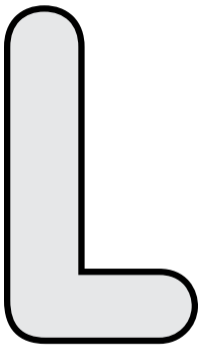

Dysgu gyda Sam

B

Dysgu gyda Sam

Dysgu gyda Sam

Ch

Dysgu gyda Sam

A large, bold, grey letter 'D' with a thick black outline, centered on a white background. The letter has rounded corners and a simple, sans-serif design.

Dysgu gyda Sam

Dd

Dysgu gyda Sam

Dysgu gyda Sam

A large, stylized letter 'F' in a light grey color with a thick black outline. The letter is centered on a white background with rounded corners. The 'F' has a vertical stem on the left and two horizontal arms on the right, both with rounded ends.

A large, stylized letter 'J' in a light grey color with a thick black outline. The letter has a rounded top and a curved bottom that hooks to the left.

Dysgu gyda Sam

Dysgu gyda Sam

Dysgu gyda Sam

Dysgu gyda Sam