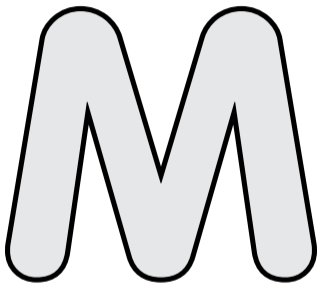

Dysgu gyda Sam

B

Dysgu gyda Sam

Dysgu gyda Sam

Ch

Dysgu gyda Sam

A large, bold, grey letter 'D' with a thick black outline, centered on a white background. The letter has rounded corners and a simple, sans-serif design.

Dysgu gyda Sam

Dd

Dysgu gyda Sam

Dysgu gyda Sam

A large, stylized letter 'F' in a light grey color with a thick black outline. The letter is centered on a white background with rounded corners. The 'F' has a vertical stem on the left and two horizontal arms on the right, both with rounded ends.

A large, stylized letter 'J' in a light grey color with a thick black outline. The letter has a rounded top and a curved bottom that hooks to the left.

Dysgu gyda Sam

Dysgu gyda Sam

Dysgu gyda Sam

Dysgu gyda Sam