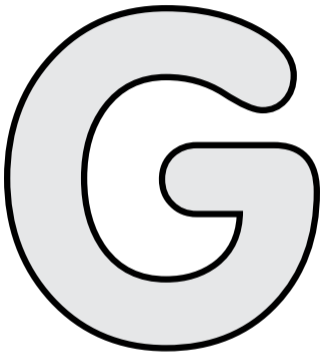

Dysgu gyda Sam