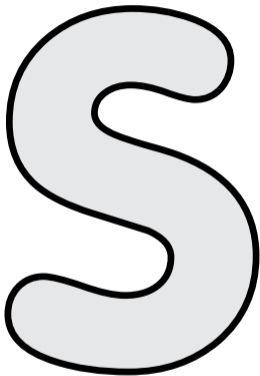

Dysgu gyda Sam