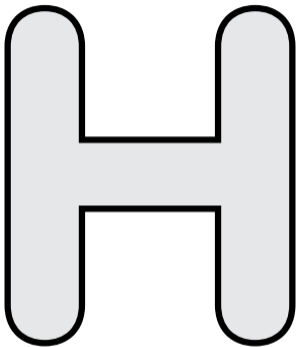

Dysgu gyda Sam