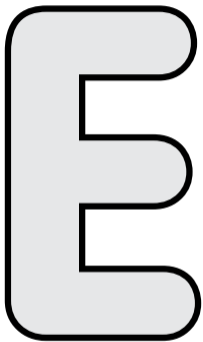

Dysgu gyda Sam

B

Dysgu gyda Sam

Dysgu gyda Sam

Ch

Dysgu gyda Sam

A large, bold, grey letter 'D' with a thick black outline, centered on a white background. The letter has rounded corners and a simple, sans-serif design.

Dysgu gyda Sam

Dd

Dysgu gyda Sam

Dysgu gyda Sam

A large, stylized letter 'F' in a light grey color with a thick black outline. The letter is centered on a white background with rounded corners. The 'F' has a vertical stem on the left and two horizontal arms on the right, both with rounded ends.

A large, stylized letter 'J' in a light grey color with a thick black outline. The letter has a rounded top and a curved bottom that hooks to the left.

Dysgu gyda Sam

Dysgu gyda Sam

Dysgu gyda Sam

Dysgu gyda Sam